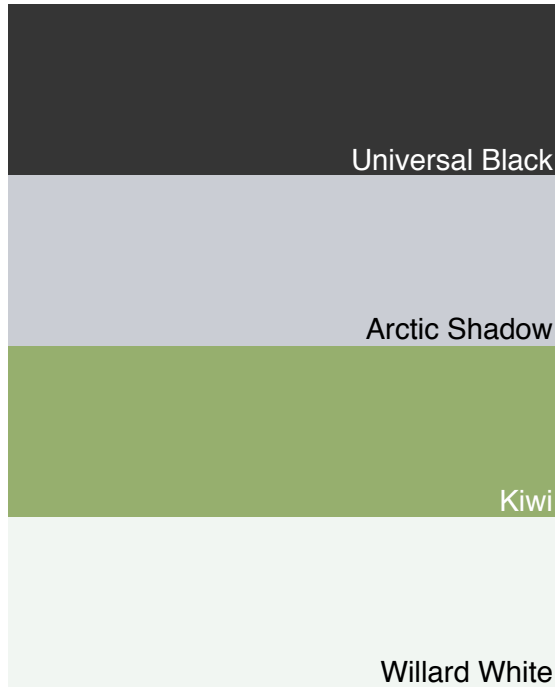

OUTDOOR CONCRETE STYLES

MODERN PALETTE

Large geometrical patterns, industrial materials and sleek lines are the trademarks of modern design. Concrete, with its smooth finishes, subtle shades of gray and utilitarian character can be used to achieve a contemporary look.

COLORS + FINISHES

SHAPES & PATTERNS

You can achieve a modern style using concrete by incorporating rectangular, square, and diamond-shaped patterns for hardscape surfaces.

OUTDOOR MODERN ELEMENTS

Patios

Driveways