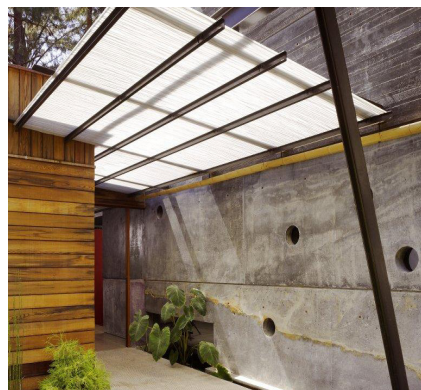

OUTDOOR CONCRETE STYLES

MODERN PALETTE

Large geometrical patterns, industrial materials and sleek lines are the trademarks of modern design. Concrete, with its smooth finishes, subtle shades of gray and utilitarian character can be used to achieve a contemporary look.

COLORS + FINISHES

SHAPES & PATTERNS

You can achieve a modern style using concrete by incorporating rectangular, square, and diamond-shaped patterns for hardscape surfaces.

OUTDOOR MODERN ELEMENTS

Patios

Driveways

Walkways

Walls

Outdoor kitchens

Fire pits

Steps

Fireplaces

Furniture

TEXTURES

Smooth Finish

Exposed Aggregate

For more concrete design ideas, visit:
www.concretenetwork.com/outdoor