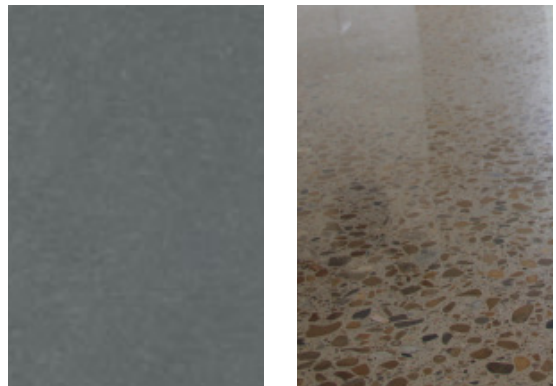

TEXTURES

Smooth Finish

Exposed Aggregate

For more concrete design ideas, visit:
www.concretenetwork.com/outdoor